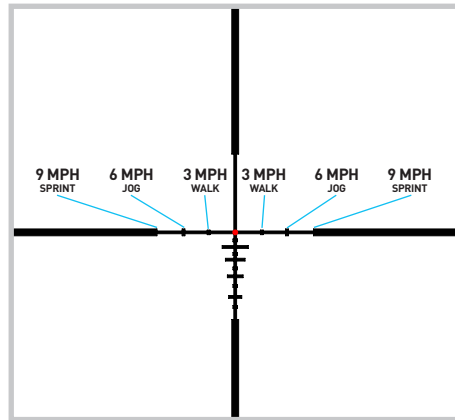

Knowing the distance to your target is crucial to using the reticle effectively. The ACSS NOVA 5.56/.308 reticle allows you to range a target using an 18-inch "Shoulder-to-Shoulder" width.

The 100-yard BDC stadia are sized to match an 18" measurement at its indicated distance.

Starting from the center, your horizontal crosshair features two bars and a taper on both the right and left side:

The first (innermost) bar represents a 3 mph (4.8 km/h) 'Walking' lead.

The second (middle) bar represents a 6 mph (9.7 km/h) 'Jogging' lead.

The crosshair's taper point represents a 9 mph (14.5 km/h) 'Sprinting' lead.

If your target is moving right-to-left, use the leads on the right side.

If your target is moving left-to-right, use the leads on the left side.