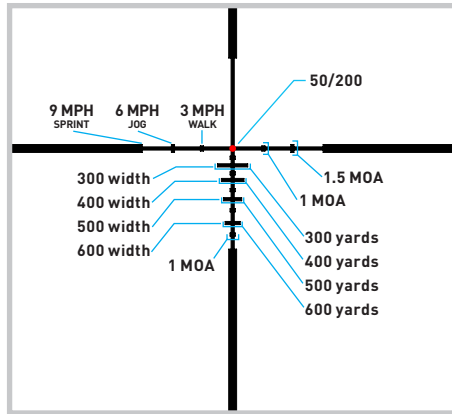

For best performance, it's important to zero your rifle correctly. A simple zero table is provided, but you should true your zero according to your individual rifle and atmospheric conditions.

TARGET RANGING

Knowing the distance to your target is crucial to using the reticle effectively. The ACSS NOVA 5.56/.308 reticle allows you to range a target using an 18-inch "Shoulder-to-Shoulder" width.

The 100-yard BDC stadia are sized to match an 18" measurement at its indicated distance.

1st MIL = 300yd

2nd MIL = 400yd

3rd MIL = 500yd

4th MIL = 600yd

To range your target, hold your BDC over an 18" cross-section ("Shoulder-to-Shoulder") and find the stadia which most closely matches its width. This will give you a quick estimate of the target's distance, allowing you to compensate for drop more effectively.

The crosshair's taper point represents a 9 mph (14.5 km/h) 'Sprinting' lead.

If your target is moving right-to-left, use the leads on the right side.

If your target is moving left-to-right, use the leads on the left side.