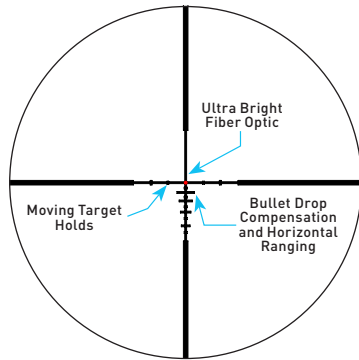

ACSS® NOVA® RETICLE

The ACSS NOVA 5.56/.308 is an advanced BDC reticle that leverages a high-efficiency fiber optic wire for ultra-bright illumination. With built-in target ranging, full 5.56/.308 ballistic drop holdovers, and moving target leads, this reticle provides a comprehensive toolset for engaging targets at variable distances.

To get the best results, it's important that you familiarize yourself with the various features of your ACSS reticle. This manual provides detailed information on all your reticle's core functions.

NOTE: For Second Focal Plane (SFP) scopes, your auto-ranging and holds are for MAX MAGNIFICATION ONLY.

ZEROING & BDC

The ACSS NOVA 5.56 / .308 features a full BDC, allowing for accurate engagements from close quarters to 700 yards. This BDC is compatible with 5.56 NATO, .308 Winchester, and similar cartridges.

- These BDC stadia are in 50-yard increments, starting at 250 yards.
- The larger 300-, 400-, 500-, and 600-yard stadia lines are sized to match an 18" cross section at its respective distance, allowing for quick target ranging.
- The tip of the bottom crosshair's taper is a 700-yard hold.

For best performance, it's important to zero your rifle correctly. A simple zero table is provided, but you should true your zero according to your individual rifle and atmospheric conditions.