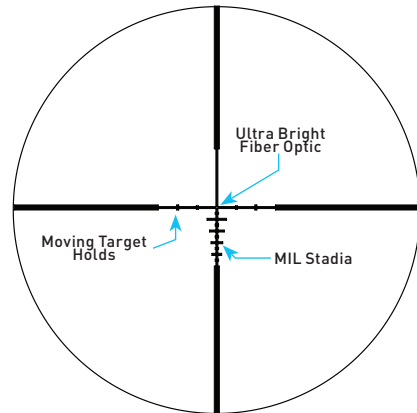

## RETICLE LAYOUT & MIL SUBTENSIONS

The ACSS NOVA has a simple, yet powerful layout, helping you to get the most from its powerful fiber-optic illumination.

The horizontal and vertical crosshairs draw the eye to the bright center aiming point. On the proper setting, the center of your crosshair will appear as a bold red dot, offering similar acquisition to a reflex sight.

Beneath your aiming point, the vertical crosshair features 4 MIL hash marks. The crosshair's taper point can be used as a 5th MIL subtension. Half-MIL subtensions appear as 1 MOA-wide hashes between each full MIL.

## TARGET RANGING

Knowing the distance to your target is crucial to using the reticle effectively. The ACSS NOVA reticle allows you to range a target using an 18-inch "Shoulder-to-Shoulder" width.

The MIL subtensions are sized to match an 18" measurement at various distances. To range a target by its width, simply hold your MIL subtensions over an 18" target and find the stadia which most closely matches its width.

The crosshair's taper point represents a 9 mph (14.5 km/h) 'Sprinting' lead.

If your target is moving right-to-left, use the leads on the right side.

If your target is moving left-to-right, use the leads on the left side.