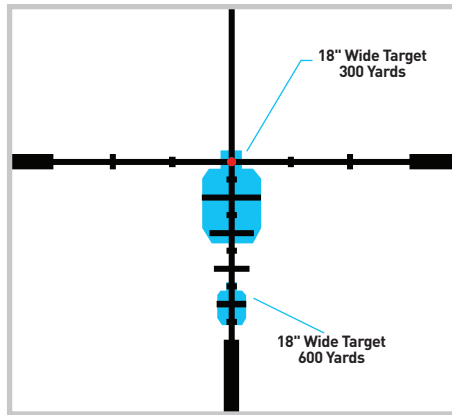

## TARGET RANGING

Knowing the distance to your target is crucial to using the reticle effectively. The ACSS NOVA reticle allows you to range a target using an 18-inch "Shoulder-to-Shoulder" width.

The MIL subtensions are sized to match an 18" measurement at various distances. To range a target by its width, simply hold your MIL subtensions over an 18" target and find the stadia which most closely matches its width.

1st MIL = 300yd

2nd MIL = 400yd

3rd MIL = 500yd

4th MIL = 600yd

By knowing your cartridge's ballistic trajectory, you can use this range estimate to determine your hold value on the MIL subtensions. With some cartridges, such as 5.56 with a 100-yard zero or .308 with a 50-yard zero, your holds may line up with the ranging stadia like a BDC.

If you do not know your cartridge ballistics, a ballistic calculator application like Strellok can help you identify your holds or find an optimal zero.

The crosshair's taper point represents a 9 mph (14.5 km/h) 'Sprinting' lead.

If your target is moving right-to-left, use the leads on the right side.

If your target is moving left-to-right, use the leads on the left side.