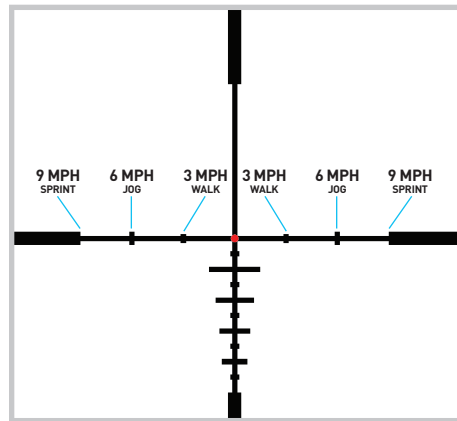

Starting from the center, your horizontal crosshair features two bars and a taper on both the right and left side:

The first (innermost) bar represents a 3 mph (4.8 km/h) 'Walking' lead.

The second (middle) bar represents a 6 mph (9.7 km/h) 'Jogging' lead.

The crosshair's taper point represents a 9 mph (14.5 km/h) 'Sprinting' lead.

If your target is moving right-to-left, use the leads on the right side.

If your target is moving left-to-right, use the leads on the left side.